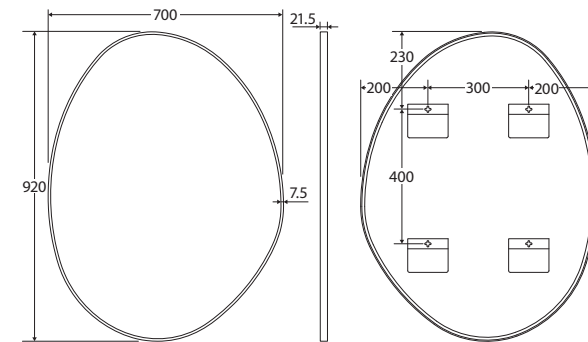

Pebble

ASYMMETRICAL FRAMED MIRROR

700 x 920 MM

Features

- 5 mm thick glass mirror
- Aluminium frame – powder-coated matte white, matte black and anodised urban brass finishes
- Can be mounted in any direction using pre-attached, non-removable brackets
- Copper-free to prevent corrosion
- Rust-resistant
- Includes wall mounting screws and plugs

While we aim to ensure specifications are correct at the time of publication, Fienza reserves the right to make modifications without prior notice. Physical colour may vary from image shown. All measurements are shown in millimetres. Always use physical product measurements for mark-ups and roughing-in as the technical drawing may differ from actual product received.